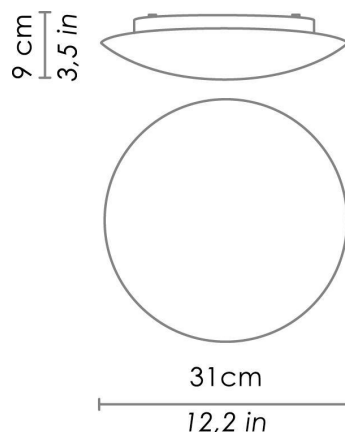

BIS BAYONET

WALL

Wall-ceiling lamps with diffuser in mouth-blown, satin-finish opal triplex glass; white painted metal frame. Twist-lock system for the glass component. The product is suitable for indoor use only.

CODE	COLOR
ZA-LD611113-	White <input type="radio"/>

DIMENSIONS AND HOLES	
Dimensions	Ø 31 cm / Ø 12,2 in

ILLUMINOTECHNICAL SPECIFICATIONS	
Source	LED
Power LED	10,5 W
Total Watt	12,5 W
Lumen LED board	1350 lm
Lumen lamp	1110 lm
Beam angle	130°
Colour temperature	3000 K
CRI	>90
Dimmer	TRIAC
Lamp life	minimum 2 years guaranteed